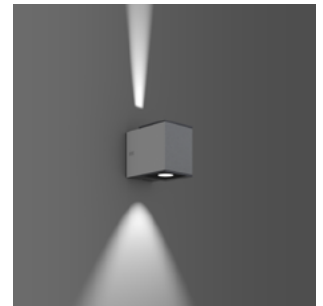

Wall luminaires | Zono PRO

Type of Protection: **IP 65**

Protection Class: I

Impact Protection: IK07

Housing made of corrosion-resistant die-cast aluminium, seawater resistant powder-coated. Cover made of ceramic-coated toughened glass. With membrane valve as a standard to avoid condensed water. Spot and Flood designs with rotationally symmetrical reflector. Superspot design with lens, narrow beam. No tools needed for change of reflector and cover thanks to bayonet system. Screwless luminaire fixing via RZB Gravalock® System. Fixing on the wall outside the gasketed volume, drill hole deviations can be compensated. Electrical plug and play featuring quick connector. COB LED with socket for easy replacement. Integral driver. Cable entry granting two cables for loop-through.

Available colours (X): 31 = anthracite metallic, 4 = silver metallic

Reference number	Dimensions [mm]	Lamp	Light colour	Luminous flux [lm]	System power [W]	Beam angle [°]	dim-able
Wall luminaires with light emission on one side Price Category 12							
!Flood							
582074.00X.76	L 100, B 154, H 127	LED	830	1150	12	35	DALI
!Spot							
582096.00X.76	L 100, B 154, H 127	LED	830	1100	12	15	DALI
!Superspot							
582097.00X.76	L 100, B 154, H 127	LED	830	250	12	10	DALI

Reference number	Dimensions [mm]	Lamp	Light colour	Luminous flux [lm]	System power [W]	Beam angle [°]	dim-able
Wall luminaires with light emission on two sides Price Category 12							
!Flood | !Flood							
582073.00X.76	L 100, B 154, H 127	LED	830	2150	23	35/35	DALI
!Spot | !Spot							
582093.00X.76	L 100, B 154, H 127	LED	830	2200	23	15/15	DALI
!Superspot | !Flood							
582094.00X.76	L 100, B 154, H 127	LED	830	1400	23	10/35	DALI
!Superspot | !Superspot							
582095.00X.76	L 100, B 154, H 127	LED	830	520	23	10/10	DALI

Accessories | Diffuser

Safety glass made from ceramic coated toughened glass, black. With bayonet fixing and sealing ring.

Reference number	Dimensions [mm]	Description	Price Category 11
982769.003	L 100, B 100, H 31	Blanking cover.	Price Category 11
982769.053	L 100, B 100, H 31	Centre: transparent d50 mm. For reflectors, Spot and Flood.	

Accessories | Reflector

Plastic (PC) reflector, aluminium coated, highly polished.

Reference number	Dimensions [mm]	Description	Price Category 11
982846.004	D 50, H 30	Reflector Spot.	Price Category 11
982846.014	D 50, H 30	Reflector Flood.	

Accessories | Superspot optical lens system

Safety glass made from ceramic coated toughened glass, black and pressed glass lens Superspot. With bayonet fixing and sealing ring.

Reference number	Dimensions [mm]	Description	Price Category 11
982769.033	L 100, B 100, H 31	Centre: transparent with pressed glass lens Superspot.	Price Category 11

You would like to change the radiation characteristics of the luminaire afterwards? Gladly.

Zono PRO		I have		
		Superspot 10°	Spot 15°	Flood 35°
I would like to	Superspot 10°	–	982769.033	982769.033
	Spot 15°	982846.004 & 982769.053	–	982846.004
	Flood 35°	982846.014 & 982769.053	982846.014	–