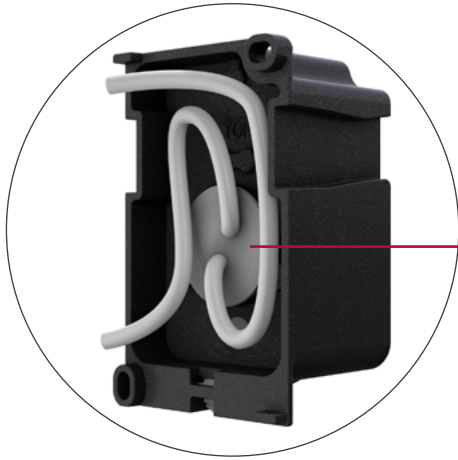

WALLSCAPING

Technology

Two cable entries for loop-through.
Generous space for cable placement.

RZB Gravalock® system

Quick and easy installation of the luminaire head, without tools on the mounting base.