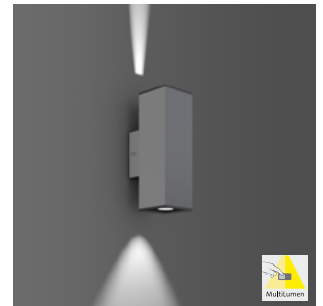

Wall luminaires | Techno PRO

Type of Protection: **IP 65**
Protection Class: I
Impact Protection: IK07

Housing made of corrosion-resistant die-cast aluminium, seawater resistant powder-coated. Cover made of ceramic-coated toughened glass. With membrane valve as a standard to avoid condensed water. Spot and Flood designs with rotationally symmetrical reflector. Superspot design with lens, narrow beam. No tools needed for change of reflector and cover thanks to bayonet system. Screwless luminaire fixing via RZB Gravalock® System. Fixing on the wall outside the gasketed volume, drill hole deviations can be compensated. Electrical plug and play featuring quick connector. COB LED with socket for easy replacement. Integral driver. Cable entry granting two cables for loop-through.

MultiLumen: 3 steps adjustable luminous flux.

Factory setting is the highest luminous flux.

Available colours (X): 31 = anthracite metallic, 4 = silver metallic

Reference number	Dimensions [mm]	Lamp	Light colour	Luminous flux [lm]	System power [W]	[°]	dim-able
Wall luminaires with light emission on two sides							
Price Category 12							
!Flood | !Flood							
582076.00X.76	L 100, B 154, H 307	LED	830	1350...2700	13...28	35/35	DALI
!Spot | !Spot							
582101.00X.76	L 100, B 154, H 307	LED	830	1350...2700	13...28	15/15	DALI
!Superspot | !Flood							
582102.00X.76	L 100, B 154, H 307	LED	830	900...1750	13...28	10/35	DALI
!Superspot | !Superspot							
582103.00X.76	L 100, B 154, H 307	LED	830	400...800	13...28	10/10	DALI

MultiLumen: Specification of the lowest and highest possible lumen output. You will find more detailed information on www.rzb-lighting.com.

Accessories | Diffuser

Safety glass made from ceramic coated toughened glass, black. With bayonet fixing and sealing ring.

Diffuser			Price Category 11
982769.003	L 100, B 100, H 31	Blanking cover.	
982769.053	L 100, B 100, H 31	Centre: transparent d50 mm. For reflectors, Spot and Flood.	

Accessories | Reflector

Plastic (PC) reflector, aluminium coated, highly polished.

Reflector			Price Category 11
982846.004	D 50, H 30	Reflector Spot.	
982846.014	D 50, H 30	Reflector Flood.	

Accessories | Superspot optical lens system

Safety glass made from ceramic coated toughened glass, black and pressed glass lens Superspot. With bayonet fixing and sealing ring.

Superspot optical lens system			Price Category 11
982769.033	L 100, B 100, H 31	Centre: transparent with pressed glass lens Superspot.	

You would like to change the radiation characteristics of the luminaire afterwards? Gladly.

Techno PRO		I have		
		Superspot 10°	Spot 15°	Flood 35°
I would like to	Superspot 10°	–	982769.033	982769.033
	Spot 15°	982846.004 & 982769.053	–	982846.004
	Flood 35°	982846.014 & 982769.053	982846.014	–