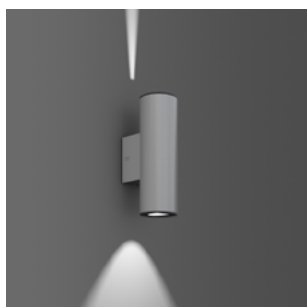

WALLSCAPING

Product overview CYL

Wall luminaires | Cyl

Type of Protection: **IP 65**
Protection Class: I
Impact Protection: IK07

Housing made of corrosion-resistant die-cast aluminium, seawater resistant powder-coated. Cover made of ceramic-coated toughened glass with bayonet lock. With membrane valve as a standard to avoid condensed water. Screwless luminaire fixing via RZB Gravalock® System. Fixing on the wall outside the gasketed volume, drill hole deviations can be compensated. Electrical plug and play featuring quick connector. Integral driver. Cable entry granting two cables for loop-through.

Available colours (X): 31 = anthracite metallic, 4 = silver metallic

Reference number	Dimensions [mm]	Lamp	Light colour	Luminous flux [lm]	System power [W]	α [°]	dim-able
Wall luminaires with light emission on two sides							
!Superspot | !Wide flood							
582084.00X	L 100, B 154, H 311	LED	830	310	6,2	4/68	on/off
!Wide flood | !Wide flood							
582083.00X	L 100, B 154, H 311	LED	830	360	6,2	68/68	on/off

Accessories | Diffuser

Safety glass made from ceramic coated toughened glass, black. With bayonet fixing and sealing ring.

Diffuser							Price Category 11
982768.003	D 100, H 31	Blanking cover.					
982768.013	D 100, H 31	Centre: transparent d64 mm.					
982768.023	D 100, H 31	Centre: satin finish d64 mm.					

Accessories | Superspot optical lens system

Safety glass made from ceramic coated toughened glass, black and pressed glass lens Superspot. With bayonet fixing and sealing ring.

Superspot optical lens system							Price Category 11
982768.033	D 100, H 31	Centre: transparent with pressed glass lens Superspot.