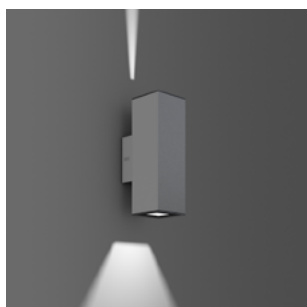

WALLSCAPING

Product overview TECHNO

Wall luminaires | Techno

Type of Protection: **IP 65**
Protection Class: I
Impact Protection: IK07

Housing made of corrosion-resistant die-cast aluminium, seawater resistant powder-coated. Cover made of ceramic-coated toughened glass with bayonet lock. With membrane valve as a standard to avoid condensed water. Screwless luminaire fixing via RZB Gravalock® System. Fixing on the wall outside the gasketed volume, drill hole deviations can be compensated. Electrical plug and play featuring quick connector. Integral driver. Cable entry granting two cables for loop-through.

Available colours (X): 31 = anthracite metallic, 4 = silver metallic

Reference number	Dimensions [mm]	Lamp	Light colour	Luminous flux [lm]	System power [W]	[°]	dimmable
Wall luminaires with light emission on two sides							
!Superspot | !Wide flood							
582086.00X	L 100, B 154, H 311	LED	830	220	6,2	4/70	on/off
!Wide flood | !Wide flood							
582085.00X	L 100, B 154, H 311	LED	830	220	6,2	70/70	on/off

Accessories | Diffuser

Safety glass made from ceramic coated toughened glass, black. With bayonet fixing and sealing ring.

Diffuser			Price Category 11				
982769.003	L 100, B 100, H 31	Blanking cover.					
982769.013	L 100, B 100, H 31	Centre: transparent d64 mm.					
982769.023	L 100, B 100, H 31	Centre: satin finish d64 mm.					
982769.043	L 100, B 100, H 31	Centre: transparent 45x45 mm.					

Accessories | Superspot optical lens system

Safety glass made from ceramic coated toughened glass, black and pressed glass lens Superspot. With bayonet fixing and sealing ring.

Superspot optical lens system			Price Category 11				
982769.033	L 100, B 100, H 31	Centre: transparent with pressed glass lens Superspot.