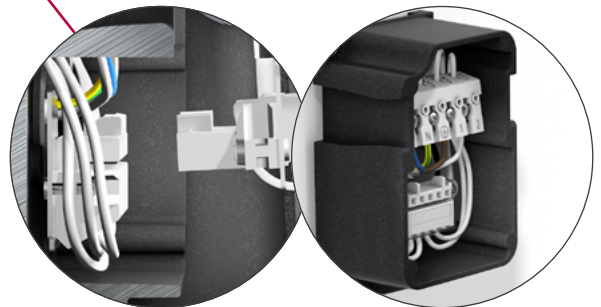

PRO version:

Even more convenient

The optimised Quick-Connector can be connected to the NYM cable without removing the plug.