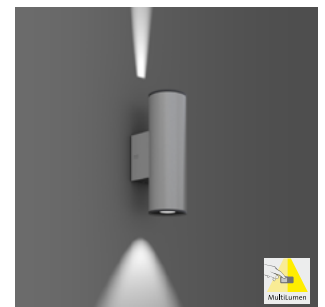

Wall luminaires | Cyl PRO

Type of Protection: **IP 65**
Protection Class: I
Impact Protection: IK07

Housing made of corrosion-resistant die-cast aluminium, seawater resistant powder-coated. Cover made of ceramic-coated toughened glass. With membrane valve as a standard to avoid condensed water. Spot and Flood designs with rotationally symmetrical reflector. Superspot design with lens, narrow beam. No tools needed for change of reflector and cover thanks to bayonet system. Screwless luminaire fixing via RZB Gravalock® System. Fixing on the wall outside the gasketed volume, drill hole deviations can be compensated. Electrical plug and play featuring quick connector. COB LED with socket for easy replacement. Integral driver. Cable entry granting two cables for loop-through.

MultiLumen: 3 steps adjustable luminous flux.

Factory setting is the highest luminous flux.

Available colours (X): 31 = anthracite metallic, 4 = silver metallic

Reference number	Dimensions [mm]	Lamp	Light colour	Luminous flux [lm]	System power [W]	Beam angle [°]	dim-able
Wall luminaires with light emission on two sides							
Price Category 12							
!Flood | !Flood							
582075.00X.76	L 100, B 154, H 307	LED	830	1350...2700	13...28	35/35	DALI
!Spot | !Spot							
582098.00X.76	L 100, B 154, H 307	LED	830	1350...2700	13...28	15/15	DALI
!Superspot | !Flood							
582099.00X.76	L 100, B 154, H 307	LED	830	900...1750	13...28	10/35	DALI
!Superspot | !Superspot							
582100.00X.76	L 100, B 154, H 307	LED	830	400...800	13...28	10/10	DALI

MultiLumen: Specification of the lowest and highest possible lumen output. You will find more detailed information on www.rzb-lighting.com.

Accessories | Diffuser

Safety glass made from ceramic coated toughened glass, black. With bayonet fixing and sealing ring.

Diffuser			Price Category 11
982768.003	D 100, H 31	Blanking cover.	
982768.043	D 100, H 31	Centre: transparent d50 mm. For reflectors, Spot and Flood.	

Accessories | Reflector

Plastic (PC) reflector, aluminium coated, highly polished.

Reflector			Price Category 11
982846.004	D 50, H 30	Reflector Spot.	
982846.014	D 50, H 30	Reflector Flood.	

Accessories | Superspot optical lens system

Safety glass made from ceramic coated toughened glass, black and pressed glass lens Superspot. With bayonet fixing and sealing ring.

Superspot optical lens system			Price Category 11
982768.033	D 100, H 31	Centre: transparent with pressed glass lens Superspot.	

You would like to change the radiation characteristics of the luminaire afterwards? Gladly.

Cyl PRO		I have		
		Superspot 10°	Spot 15°	Flood 35°
I would like to	Superspot 10°	–	982768.033	982768.033
	Spot 15°	982846.004 & 982768.043	–	982846.004
	Flood 35°	982846.014 & 982768.043	982846.014	–