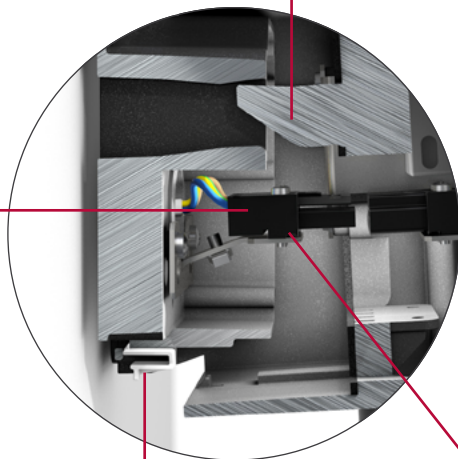

Comfortable installation

A quick-connector between base and head provides safe power supply.