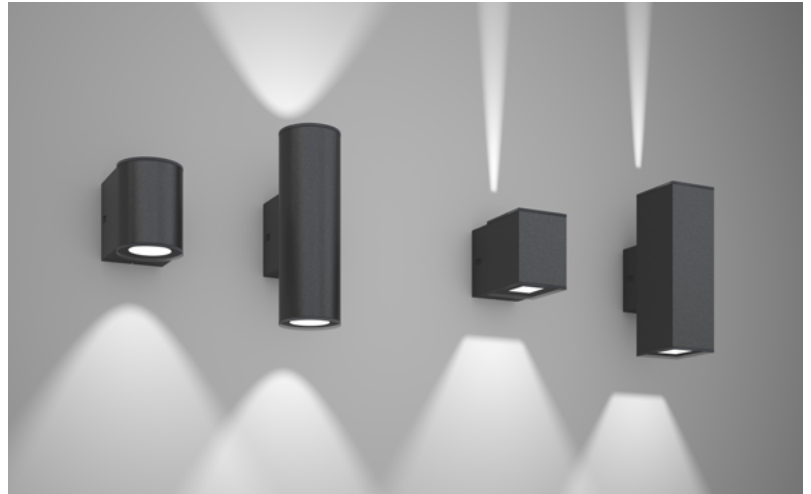

WALLSCAPING

Comparison

Wall mounting outside the sealed area

Plug&Play thanks to RZB Gravalock® system

Automatic contacting of the luminaire when plugged on

Anti-theft protection

Seawater-resistant coating

Through-wiring

Cover lens can be replaced without tools

Change of beam pattern between up- & downlight

Connection completely without tools

DALI dimmable

MultiLumen

Reflectors can be exchanged without tools

Smaller buildings 1-2 storeys (e.g. detached house)

Larger buildings (e.g. urban environment, hotel, office buildings)

Luminous flux

110 - 360 lm