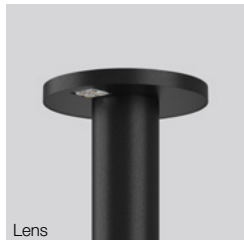

Diffuser

Lens