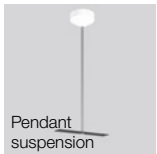

Emergency lighting

Overview

Wall mounting

Accessories

Pendant suspension

Wall extension

Recessed frame

Fastening set for rope/chain-suspension

Track adapter

GSUN S

Why was the product developed?

Reduced complexity: development of a flexible, installable solution

Design standard: demand for high-quality aesthetics for modern architecture projects

Which problem is solved by the luminaire?

Simplified planning: flexible use as surface-mounted ceiling and wall luminaire possible, availability of three housing colours

Product benefits

- + **Quality:** housing made of top quality aluminium
- + **Full package:** including universal installation set and four-part pictogram set
- + **Interface:** NFC standard for easy and wireless parameterisation