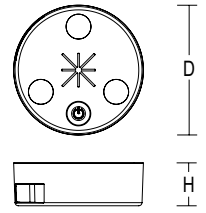

POSSIBLE APPLICATIONS

- + Craft
- + Construction
- + Industry
- + Home and Hobby

LED in daylight white

Status LEDs during charging

On / Off button

High protection rating IP 44

Holder for a wide range of tools
(clamping range 6 to 20 mm)

USB-C charging socket

Impact and break-proof
2-component housing

Environmentally friendly and resource-saving

SteckGO

LED tool light, 2-component housing made of polycarbonate and polyurethane (blue/anthracite), 3 LEDs, on/off button, tool holder for diameters 6 to 20 mm, Li-ion battery, USB-C charging socket, charging status indicator, incl. USB charging cable.

D 60, H 20 mm

..... $R_a \geq 80$

..... LiPo battery

..... approx. 2,5 h

..... 2,0 h

74-0081-0006	5 V DC	✓	III	IP 44	37 g

h (m)	Ø (m)	E (lx)
0.1	0.04	5124
0.2	0.09	1281
0.3	0.13	569
0.4	0.18	320
0.5	0.22	205
0.7	0.31	105
1.0	0.45	51