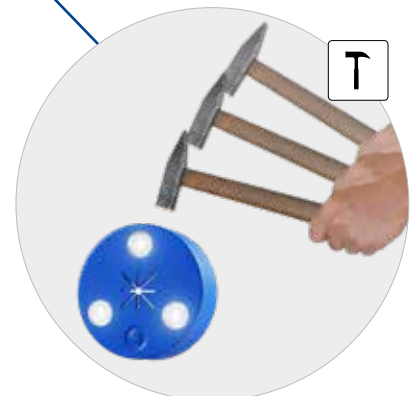

SteckGO 

Light wherever you need it

Light wherever you need it

SteckGO - SMALL. LIGHT. CLEVER.

With the universal LED tool light SteckGO, SONLUX offers an innovative addition to classic work lights. Attached directly to the tool, SteckGO exactly spotlights the area for which precise work is required. With its flexible star-shaped tool holder, the puck-shaped light is suitable for uncomplicated, tool-free attachment to a variety of different hand tools such as screwdrivers, socket spanner extensions, cartridge presses, pressure spray guns and other rod-shaped tools with a diameter of 6 to 20 mm.

ADDITIONAL ADVANTAGES

- ⊕ Attachment by clipping on in the desired position
- ⊕ Light and compact
- ⊕ Can be used for a wide range of tools (clamping range 6 to 20 mm)
- ⊕ Running time up to 2.5 hours
- ⊕ With on / off button
- ⊕ Impact-resistant and break-proof housing
- ⊕ Integrated LiPo battery
- ⊕ High protection rating IP 44
- ⊕ High color rendering index CRI ≥ 80
- ⊕ LED in daylight white
- ⊕ Status LEDs during charging
- ⊕ Patent protected
- ⊕ Environmentally friendly and resource-saving

POSSIBLE APPLICATIONS

- + Craft
- + Construction
- + Industry
- + Home and Hobby

LED in daylight white

Status LEDs during charging

On / Off button

High protection rating IP 44

Holder for a wide range of tools
(clamping range 6 to 20 mm)

USB-C charging socket

Impact and break-proof
2-component housing

Environmentally friendly and resource-saving

SteckGO

LED tool light, 2-component housing made of polycarbonate and polyurethane (blue/anthracite), 3 LEDs, on/off button, tool holder for diameters 6 to 20 mm, Li-ion battery, USB-C charging socket, charging status indicator, incl. USB charging cable.