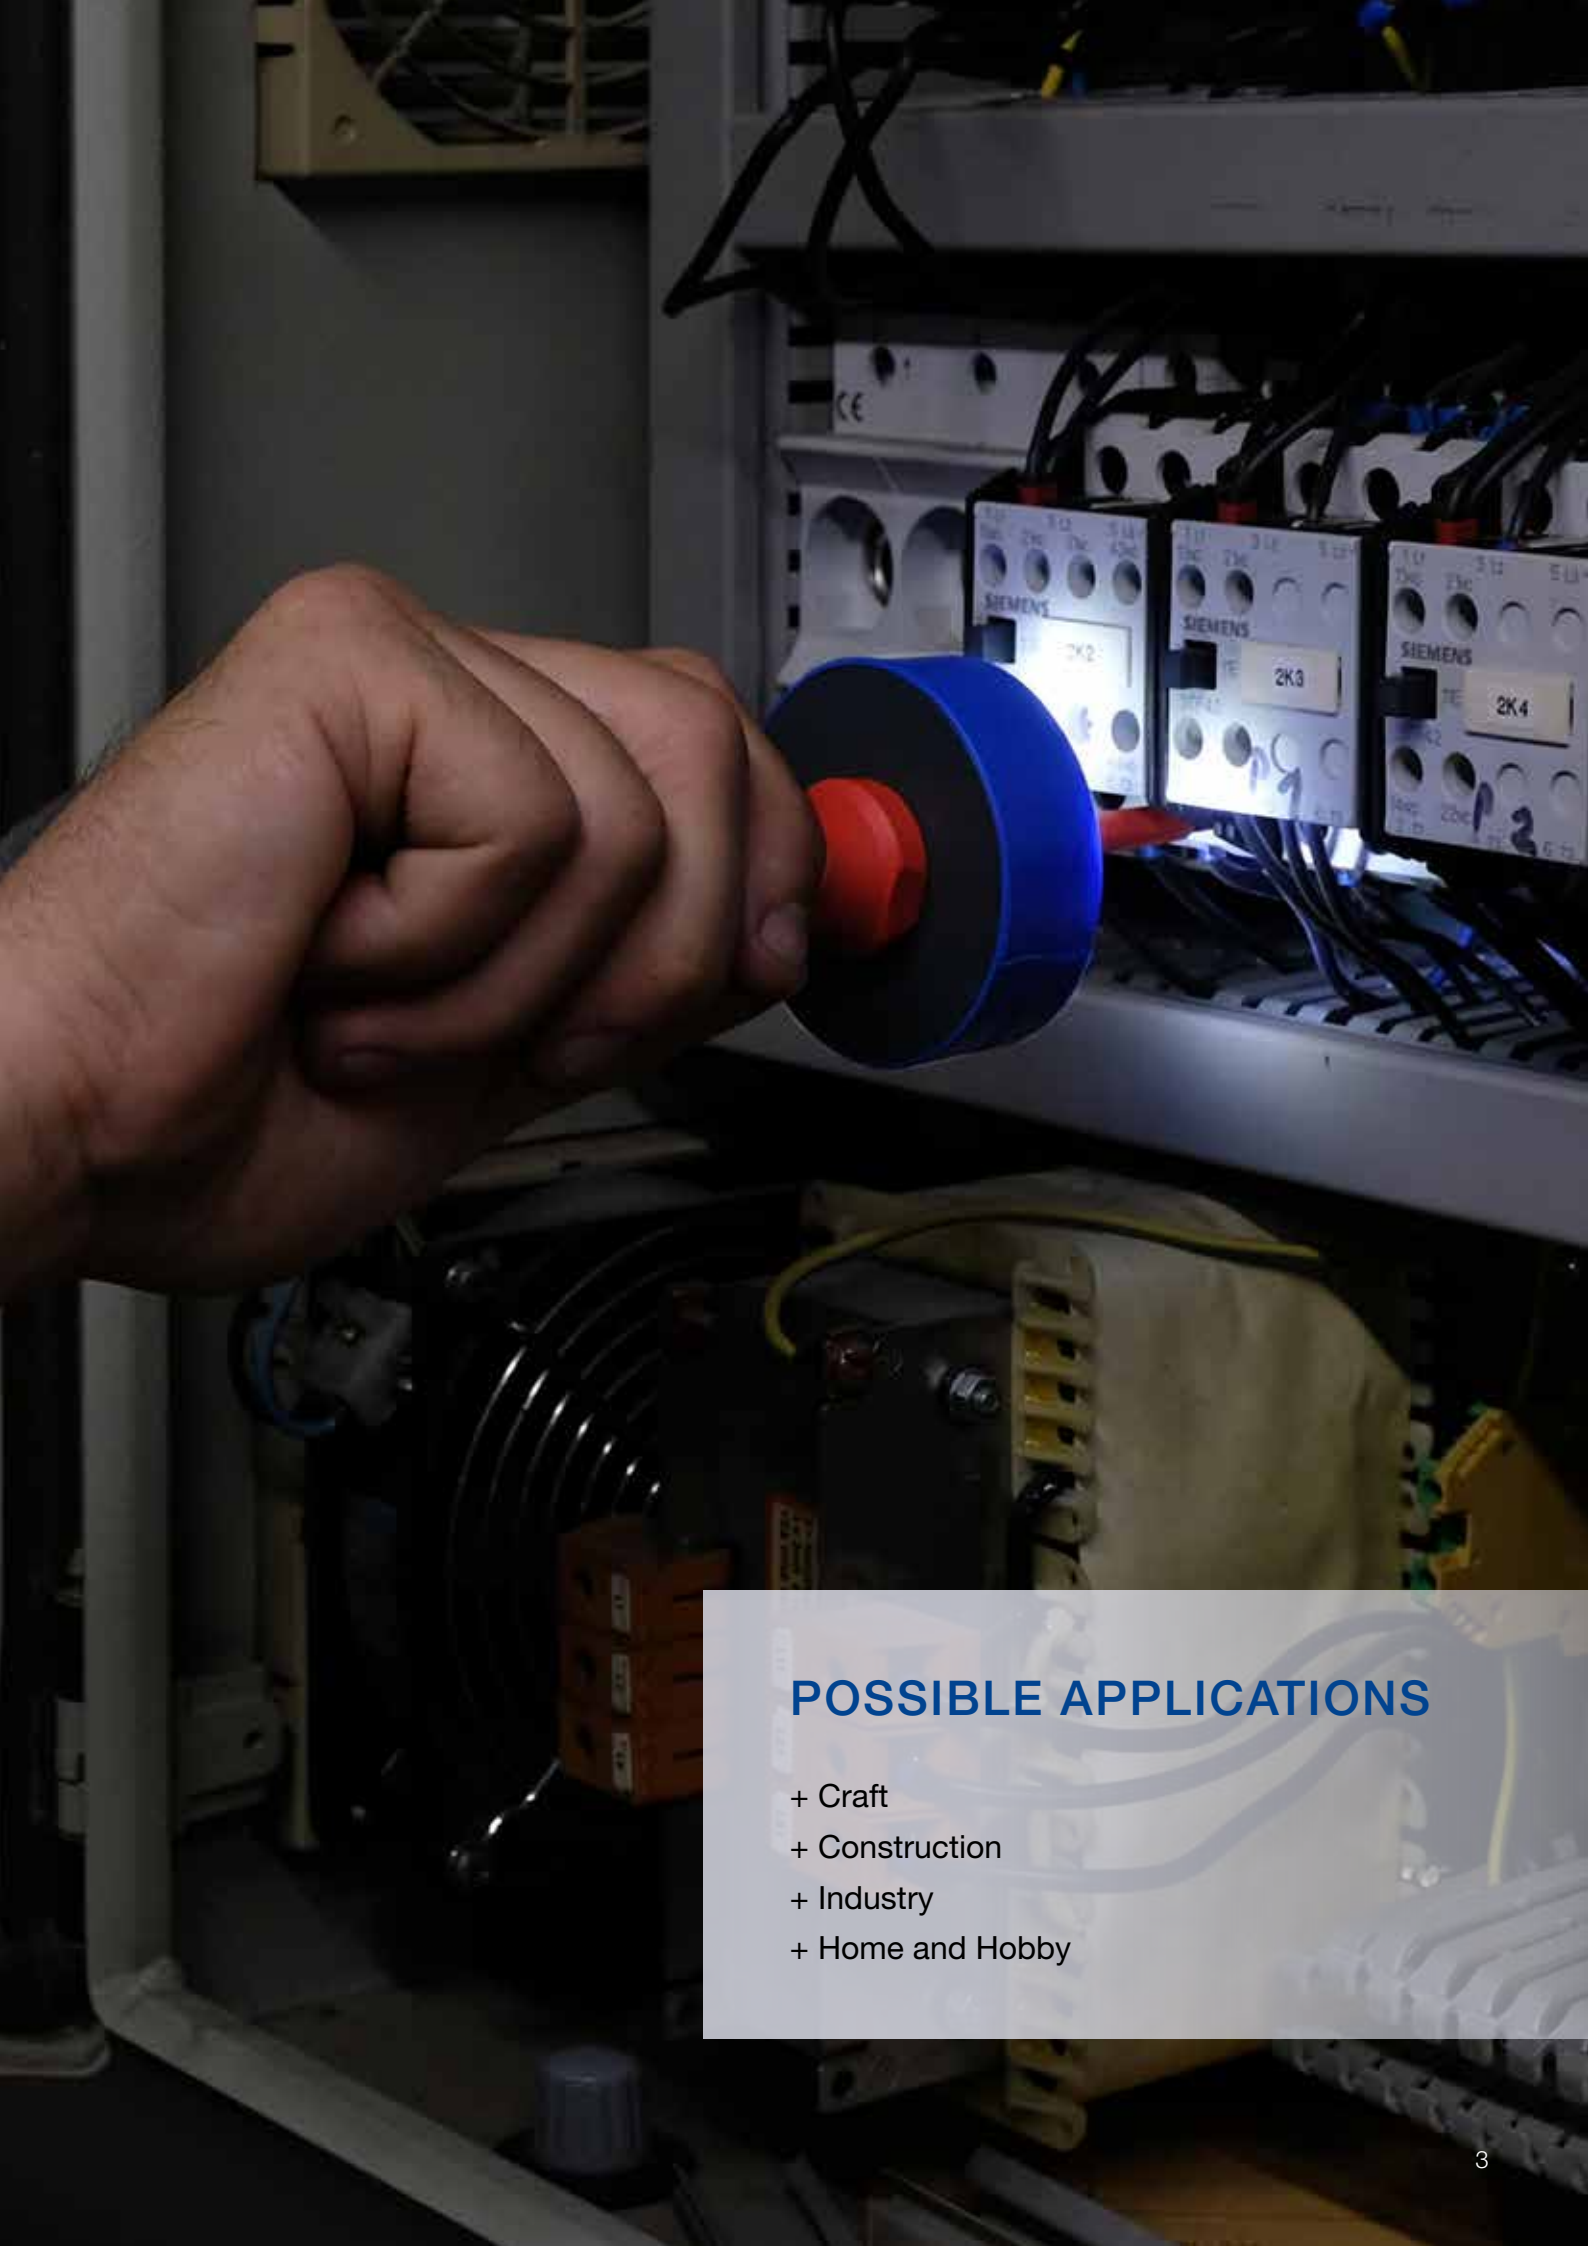

SteckGO 

Light wherever you need it

Light wherever you need it

SteckGO - SMALL. LIGHT. CLEVER.

With the universal LED tool light SteckGO, SONLUX offers an innovative addition to classic work lights. Attached directly to the tool, SteckGO exactly spotlights the area for which precise work is required. With its flexible star-shaped tool holder, the puck-shaped light is suitable for uncomplicated, tool-free attachment to a variety of different hand tools such as screwdrivers, socket spanner extensions, cartridge presses, pressure spray guns and other rod-shaped tools with a diameter of 6 to 20 mm.

ADDITIONAL ADVANTAGES

- ⊕ Attachment by clipping on in the desired position
- ⊕ Light and compact
- ⊕ Can be used for a wide range of tools (clamping range 6 to 20 mm)
- ⊕ Running time up to 2.5 hours
- ⊕ With on / off button
- ⊕ Impact-resistant and break-proof housing
- ⊕ Integrated LiPo battery
- ⊕ High protection rating IP 44
- ⊕ High color rendering index CRI ≥ 80
- ⊕ LED in daylight white
- ⊕ Status LEDs during charging
- ⊕ Patent protected
- ⊕ Environmentally friendly and resource-saving

POSSIBLE APPLICATIONS

- + Craft
- + Construction
- + Industry
- + Home and Hobby

LED in daylight white

Status LEDs during charging

On / Off button

High protection rating IP 44

Holder for a wide range of tools
(clamping range 6 to 20 mm)

USB-C charging socket

Impact and break-proof
2-component housing

Environmentally friendly and resource-saving

SteckGO

LED tool light, 2-component housing made of polycarbonate and polyurethane (blue/anthracite), 3 LEDs, on/off button, tool holder for diameters 6 to 20 mm, Li-ion battery, USB-C charging socket, charging status indicator, incl. USB charging cable.