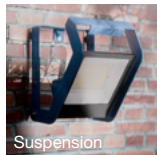

Compact luminaires

Overview

Tripod connection

Suspension

AKIRUS

Why was the product developed?

Focus on the essential: development of a compact work luminaire without comprehensive additional features

Performance orientation: objective of maximum luminous efficacy

High resistance: extremely durable due to aluminium frame and high type of protection

Product benefits

- + **Compact design:** foldable, robust aluminium frame for easy handling, type of protection IP 65
- + **High efficiency:** 5000 lm luminous flux at 170 lm/W
- + **Well thought out practicality:** power cable replacement without tools