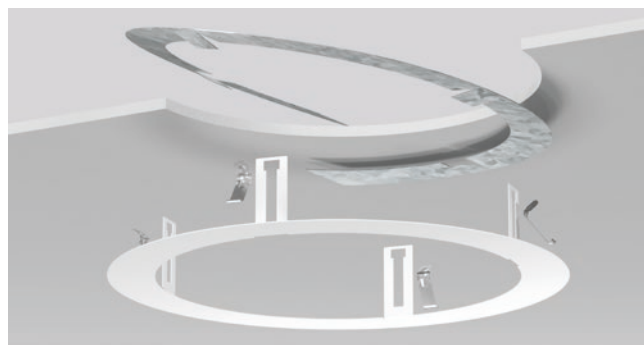

## If it doesn't fit, adapt it.

RZB offers recessed downlights and spotlights in lots of different sizes for a wide range of applications. However, if existing luminaires need to be replaced, it may be that the ceiling cut-outs for the old luminaires are too big for the new ones. If this is the case, you can use refurbishment frames, special adaptor rings or frames which cover the old cut-out and enable the installation of smaller luminaires - without additional work to the ceiling itself. These adaptors are particularly topical at the moment with regard to the EU ban on fluorescent luminaires!

### + Old luminaires out, new ones too small?

Due to their technology, modern downlights and spotlights are often more compact than comparable predecessors from the fluorescent luminaire age. RZB refurbishment frames cater for up to 5 cm difference. Choose the right frame to suit the existing ceiling cut-out and the installation dimensions of the new luminaire.

### + For round or rectangular, big or small...

Round and rectangular refurbishment frames are available in various sizes and are suitable for lots of RZB recessed luminaires but also for other makes.

### + You turn me in!

Nobody likes fiddling around with tools when standing on a ladder. The upper half of the RZB refurbishment frame - regardless of whether it is round or square - can be inserted into the ceiling opening without using tools and connected to the lower half using a spring lock.