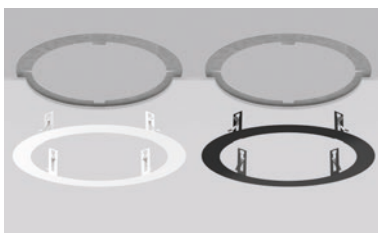

Reference number	Dimensions [mm]	Existing ceiling cut-out [mm]	Suitable for recessed luminaires with [mm]
Renovation frames for various ceiling cut-outs			
round			
983077.00X	D 255, H 1, HE 80	D 160 up to 210	DA 145 up to 155
983078.00X	D 360, H 1, HE 80	D 265 up to 315	DA 250 up to 260
983079.00X	D 480, H 1, HE 80	D 385 up to 435	DA 370 up to 380
983080.00X	D 560, H 1, HE 80	D 465 up to 515	DA 450 up to 460
square			
983081.00X	L 240, B 240, H 1, HE 80	L x B 145 up to 195	LA x BA 130 up to 140
983082.00X	L 320, B 320, H 1, HE 80	L x B 225 up to 275	LA x BA 210 up to 220
983083.00X	L 400, B 400, H 1, HE 80	L x B 305 up to 355	LA x BA 290 up to 300

Suitable for recessed luminaires		
Series	Cut-out mm	Ceiling thickness* mm
ARELO	DA 150	1 - 25
HELEDON maxi	DA 152	1 - 20
TOLEDO FLAT+ round	all DA	1 - 20
TOLEDO FLAT+ square	all LA x BA	1 - 20

*Please note:

The ceiling thickness of the existing ceiling is increased by approx. 2 to 7 mm by the renovation frame!