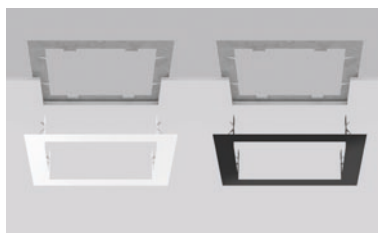

Reference number	Dimensions [mm]	Existing ceiling cut-out [mm]	Suitable for recessed luminaires with [mm]
Renovation frames for various ceiling cut-outs			
round			
983077.00X	D 255, H 1, HE 80	D 160 up to 210	DA 145 up to 155
983078.00X	D 360, H 1, HE 80	D 265 up to 315	DA 250 up to 260
983079.00X	D 480, H 1, HE 80	D 385 up to 435	DA 370 up to 380
983080.00X	D 560, H 1, HE 80	D 465 up to 515	DA 450 up to 460
square			
983081.00X	L 240, B 240, H 1, HE 80	L x B 145 up to 195	LA x BA 130 up to 140
983082.00X	L 320, B 320, H 1, HE 80	L x B 225 up to 275	LA x BA 210 up to 220
983083.00X	L 400, B 400, H 1, HE 80	L x B 305 up to 355	LA x BA 290 up to 300

Suitable for recessed luminaires		
Series	Cut-out mm	Ceiling thickness* mm
ARELO	DA 150	1 - 25
HELEDON maxi	DA 152	1 - 20
TOLEDO FLAT+ round	all DA	1 - 20
TOLEDO FLAT+ square	all LA x BA	1 - 20

*Please note:

The ceiling thickness of the existing ceiling is increased by approx. 2 to 7 mm by the renovation frame!