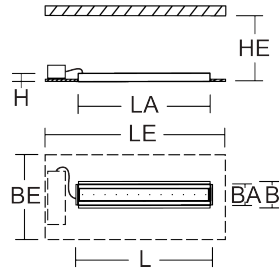

# INSTRUCTION

TX-Move  
901851.002.1

**RZB**  
LIGHTING

~ 220 - 240 V 50/60 Hz IP 20, IP 20 IK03

L 597, B 116, H 39

LA 577, BA 98, HE 100,  
LE 675, BE 316

2,15 kg

LED