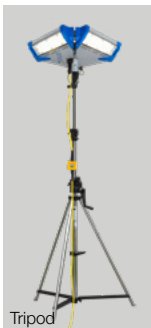

Large-area lights

Overview

Powercase M

Powercase L

Cover

Accessories

C-washers

Strap
incl. spring clip

Power feeds (L)

Tripod

POWERCASE M

Why was the product developed?

Put an end to heavy carrying: born from the desire to pack a large surface area luminaire into a handy suitcase

Maximum freedom: need for uncompromising versatility

Which problems are solved by the luminaire?

Less frustrating transport issues: easily foldable with a clever design

More versatility: tripod mounting or simply standing on the floor

Higher flexibility: luminaire sides can be separately switched on/off and dimmed