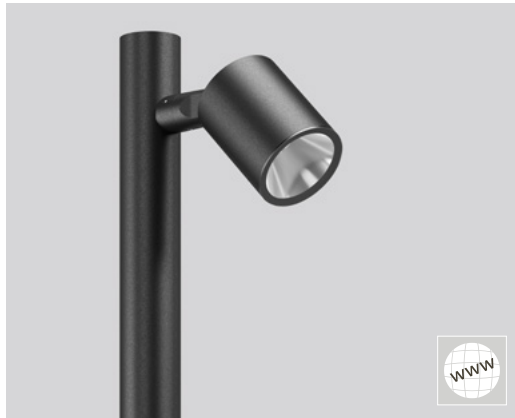

Pole luminaire

Overview

Mini

Midi

Surface mounted downlights

Spotlights

Accessories (selection)

Anti-glare shield

Barn door shutter

Reeded glass

ANDHO

Why was the product developed?

Modern successor: targeted further development of the classic "Alu Star".

Design update: focus on a contemporary, aesthetically pleasing design language.

Which problem is solved by the luminaire?

Resolution of lacking flexibility: can be used as downlight, with ground spike, wall panel or pole adapter

Product benefits

- + **High degree of robustness:** IP65-protected and seawater resistant for hardest environments
- + **Practical versatility:** enormous depth of application due to flexible installation and precise adjustment according to requirements
- + **Top Performance:** first-class light output with low energy consumption

Available | Price from €329.00

D 114 mm (mini)
D 154 mm (midi)

White Silver Anthracite

827 830 840 >90 927

100 000 hours LED life time 100000 h (L90)

lm 1750 - 5300 lm lm/W up to 141 lm/W

on/off DALI

IP65 IK08 Made in Germany