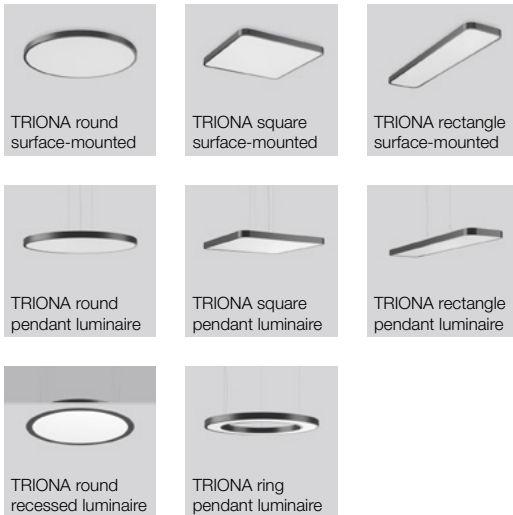

Surface-mounted luminaires

Overview

TRIONA

Why was the product developed?

Symbiosis: ultimate "light tool" with sophisticated design, high functionality and maximum flexibility

Maximum customisable individuality: definition of new standards with regard to visual function, biological effect and emotional light quality